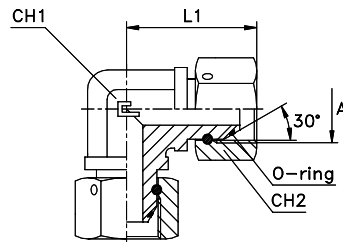

90° ELBOW ADAPTER WITH DOUBLE SWIVEL NUT

Thread BSP Parallel

Type: **3080..**

Series BS	30.... [bar]	31.... [bar]	Ordering Complete	A	L1	CH1	CH2
UNIVERSAL	400	400	308001	1/8	25	11	14
			308002	1/4	33	14	19
			308003	3/8	37	19	22
	350	350	308004	1/2	43	22	27
			308005	5/8	49	27	30
	315	315	308006	3/4	53,5	27	32
	250	250	308007	1	60,5	33	41
	200	200	308008	1 1/4	64	41	50
	160	160	308009	1 1/2	72,5	48	55
	125	125	308010	2	91	65	70

Notes: If you wish to order a fitting in stainless steel, please change the first two digit from **30....** to **31....** .
Articles available on request only.

90° ELBOW ADAPTER WITH DOUBLE SWIVEL NUT

Thread Metric Parallel

Type: **3081..**

Series BS	30.... [bar]	31.... [bar]	Ordering Complete	A	L1	CH1	CH2
UNIVERSAL	400	400	308101	12x1,5	26	11	14
			308102	14x1,5	33	14	19
			308103	16x1,5	37	19	22
			308104	18x1,5	38	19	24
	350	350	308105	20x1,5	44	22	27
			308106	22x1,5	44	22	27
	315	315	308107	26x1,5	53	27	32
	250	250	308108	30x1,5	58	33	36

Notes: If you wish to order a fitting in stainless steel, please change the first two digit from **30....** to **31....** .
Articles available on request only.