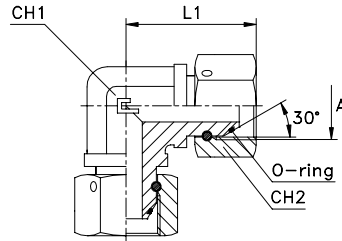

90° ELBOW ADAPTER WITH DOUBLE SWIVEL NUT

Thread BSP Parallel

Type: **3080..**

Series BS	30.... [bar]	31.... [bar]	Ordering Complete	A	L1	CH1	CH2
UNIVERSAL	400	400	308001	1/8	25	11	14
			308002	1/4	33	14	19
			308003	3/8	37	19	22
	350	350	308004	1/2	43	22	27
			308005	5/8	49	27	30
	315	315	308006	3/4	53,5	27	32
	250	250	308007	1	60,5	33	41
	200	200	308008	1 1/4	64	41	50
	160	160	308009	1 1/2	72,5	48	55
	125	125	308010	2	91	65	70

Notes: If you wish to order a fitting in stainless steel, please change the first two digit from **30....** to **31....** .
Articles available on request only.

90° ELBOW ADAPTER WITH DOUBLE SWIVEL NUT

Thread Metric Parallel

Type: **3081..**

Series BS	30.... [bar]	31.... [bar]	Ordering Complete	A	L1	CH1	CH2
UNIVERSAL	400	400	308101	12x1,5	26	11	14
			308102	14x1,5	33	14	19
			308103	16x1,5	37	19	22
			308104	18x1,5	38	19	24
	350	350	308105	20x1,5	44	22	27
			308106	22x1,5	44	22	27
	315	315	308107	26x1,5	53	27	32
	250	250	308108	30x1,5	58	33	36

Notes: If you wish to order a fitting in stainless steel, please change the first two digit from **30....** to **31....** .
Articles available on request only.